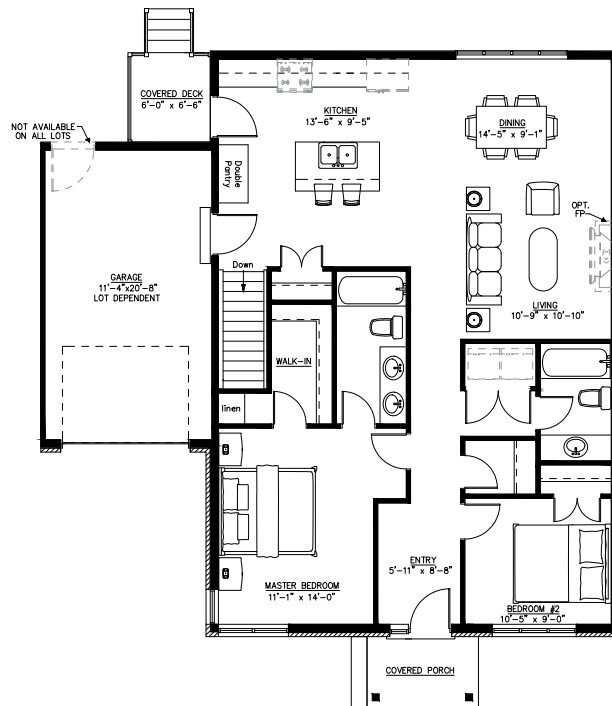

# D3

1189 SQ.FT

D3 - MAIN FLOOR

OPTIONAL FINISHED BASEMENT